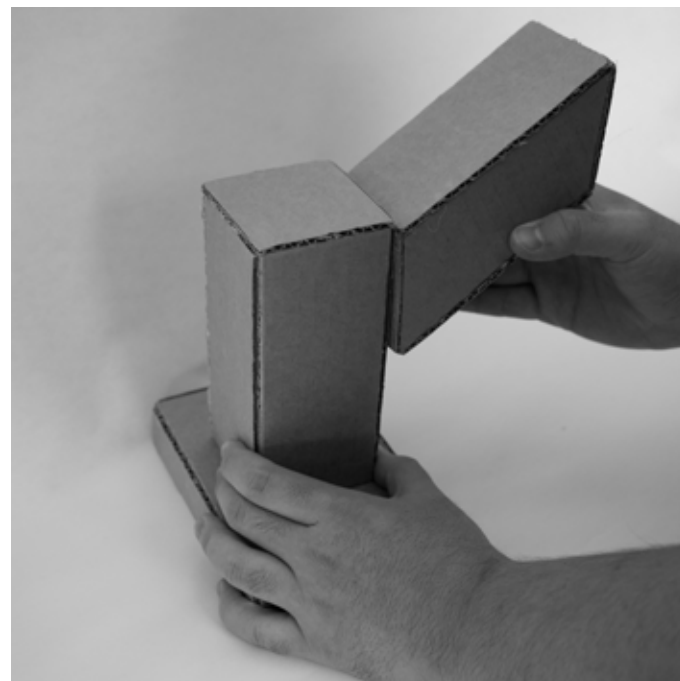

SKETCH MODEL

- Exquisite Way of Opening
- Optimal Fit of the Cover