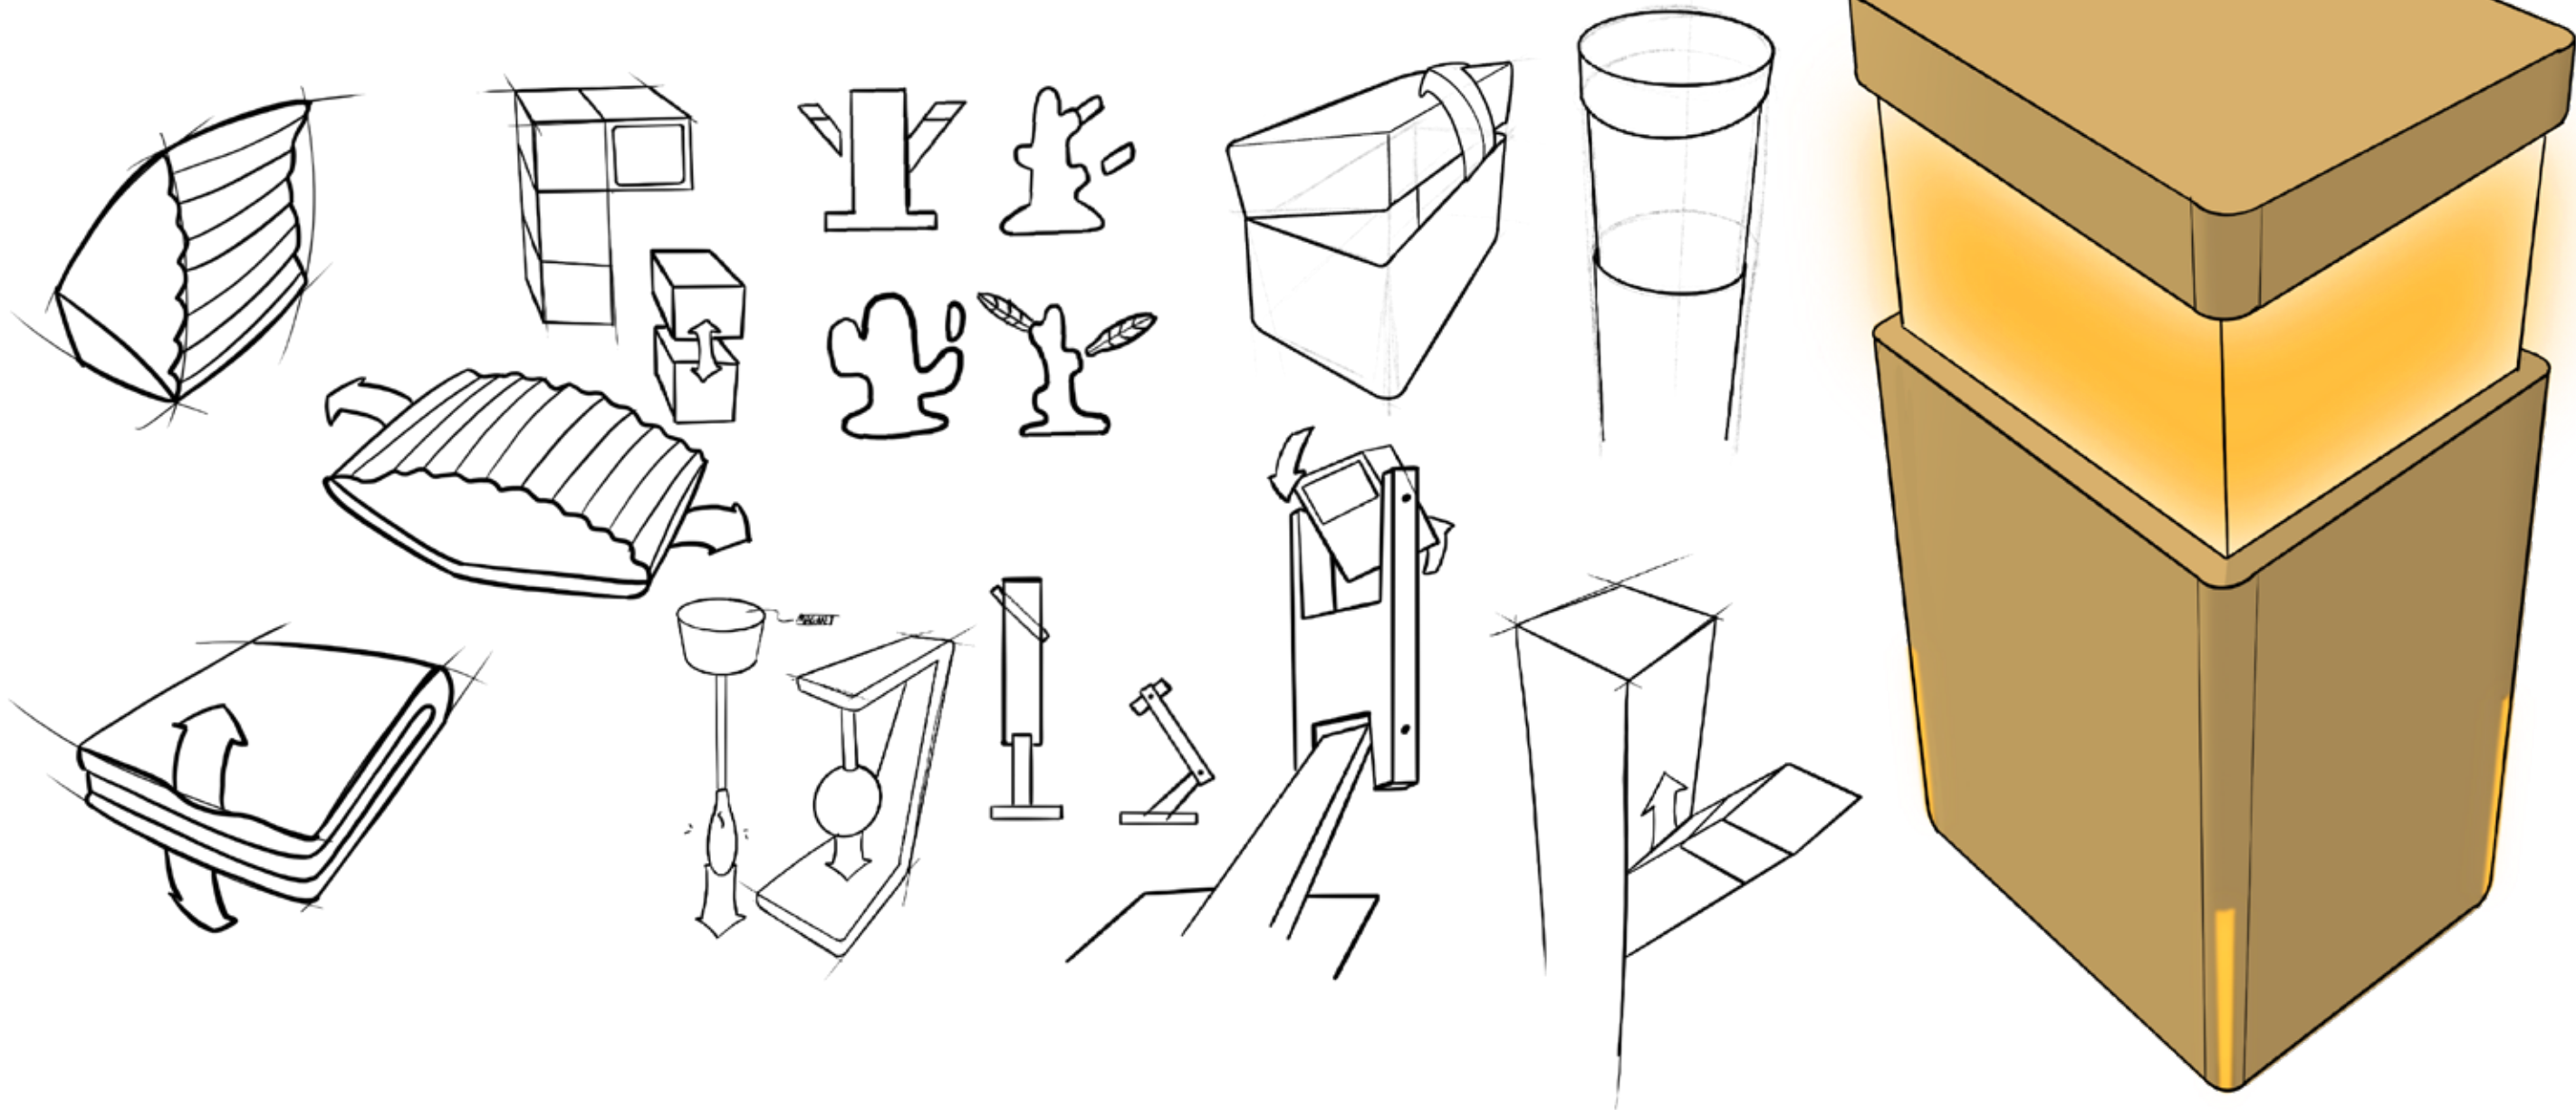

CONCEPT DEVELOPMENT

- Exude Warmth
- Integrate with surroundings
- Wood Provides Natural Aesthetic